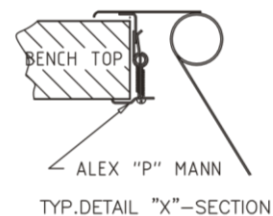

WINE SPITTOONS

Superior Stainless Wine Spittoon for in bench application with separate tap for rinse out

Features & Benefits

Fabricated in Australia
Stylish Design
Bench top application
Standard tap in bench top
can be installed for flushing
Easy to Install

Product Information

Superior Stainless
fabricated Wine Spittoons
are manufactured from
1.2mm 316 grade
stainless steel

Options

Standard Wine Spittoon
shown
Alternative types and
styles of our Wine
Spittoons can be made to
suit most applications
Superior Stainless custom
design and can fabricate
to a drawing, bench cut
out size, a template or a
specific application