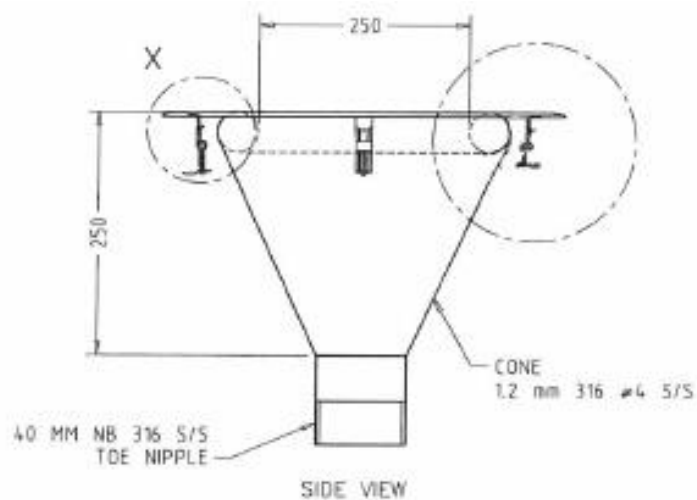

WINE SPITTOONS

Superior Stainless Wine Spittoon for in bench application with separate tap for rinse out

Features & Benefits

Fabricated in Australia
Stylish Design
Bench top application
Standard tap in bench top
can be installed for flushing
Easy to Install

Product Information

Superior Stainless
fabricated Wine Spittoons
are manufactured from
1.2mm 316 grade
stainless steel

Options

Standard Wine Spittoon
shown
Alternative types and
styles of our Wine
Spittoons can be made to
suit most applications
Superior Stainless custom
design and can fabricate
to a drawing, bench cut
out size, a template or a
specific application